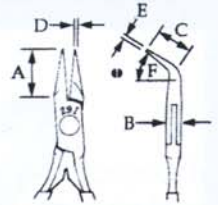

**11-I Chain Nose**  
 4 3/4" Length  
 A. 1.180" 30,mm  
 B. .257" 6,5mm  
 D. .028" 0,7mm  
 E. .060" 1,5mm  
 11D-I inside serrations

**10B-I Needle Nose**  
 6 1/2" Length  
 A. 1.810" 46mm  
 B. .335" 8,5mm  
 D. .040" 1,0mm  
 E. .085" 2,1mm  
 10A-I inside serrations

**14A-I Bent Nose**  
 6" Length  
 A. 2.010" 30,5mm  
 B. .315" 8,0mm  
 C. .240" 6,1mm  
 D. .060" 1,5mm  
 E. .047" 1,2mm  
 F. 45°  
 14D-I inside serrations

**14-I-6 Needle Nose**  
 6" Length  
 A. 2.170" 55mm  
 B. .315" 8,0mm  
 D. .040" 1,0mm  
 E. .080" 2,0mm

**2847 Needle Nose**  
 5" Length  
 A. 1.182" 30mm  
 B. .238" 6,0mm  
 D. .025" 0,6mm  
 E. .031" 0,8mm  
 2847D Inside Serrations

**2829 Bent Nose**  
 4 3/4" Length  
 A. .985" 25,0mm  
 B. .238" 6,0mm  
 C. .300 7,6mm  
 D. .020" 0,5mm  
 E. .039" 1,0mm  
 F. 30°

**2843 Round Nose**  
 5" Length  
 A. .1.182" 30,0mm  
 B. .238" 6,0mm  
 D. .028" 0,7mm  
 E. .028" 0,7mm