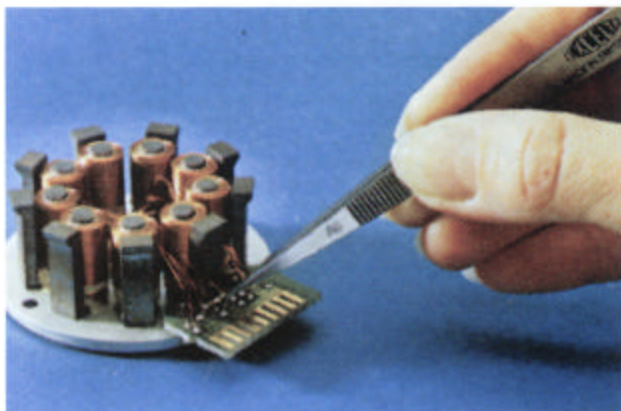

Straight precision tips with fine points. The smooth inside jaws can handle delicate parts without damage.

Part Number	Stars	Brand
0c-SA	***	EXCELTA
0c-SA-PI	**	PRECISTA
0c-SA-SE	*	SELECTA

#00d Design

4 3/4" (120mm)

Straight strong tips with inside tip and outside finger serrations. Fine points for handling small parts.

Part Number	Stars	Brand
00d-SA	***	EXCELTA
00d-SA-PI	**	PRECISTA
00d-SA-SE	*	SELECTA

#21 Design

6" (152mm)